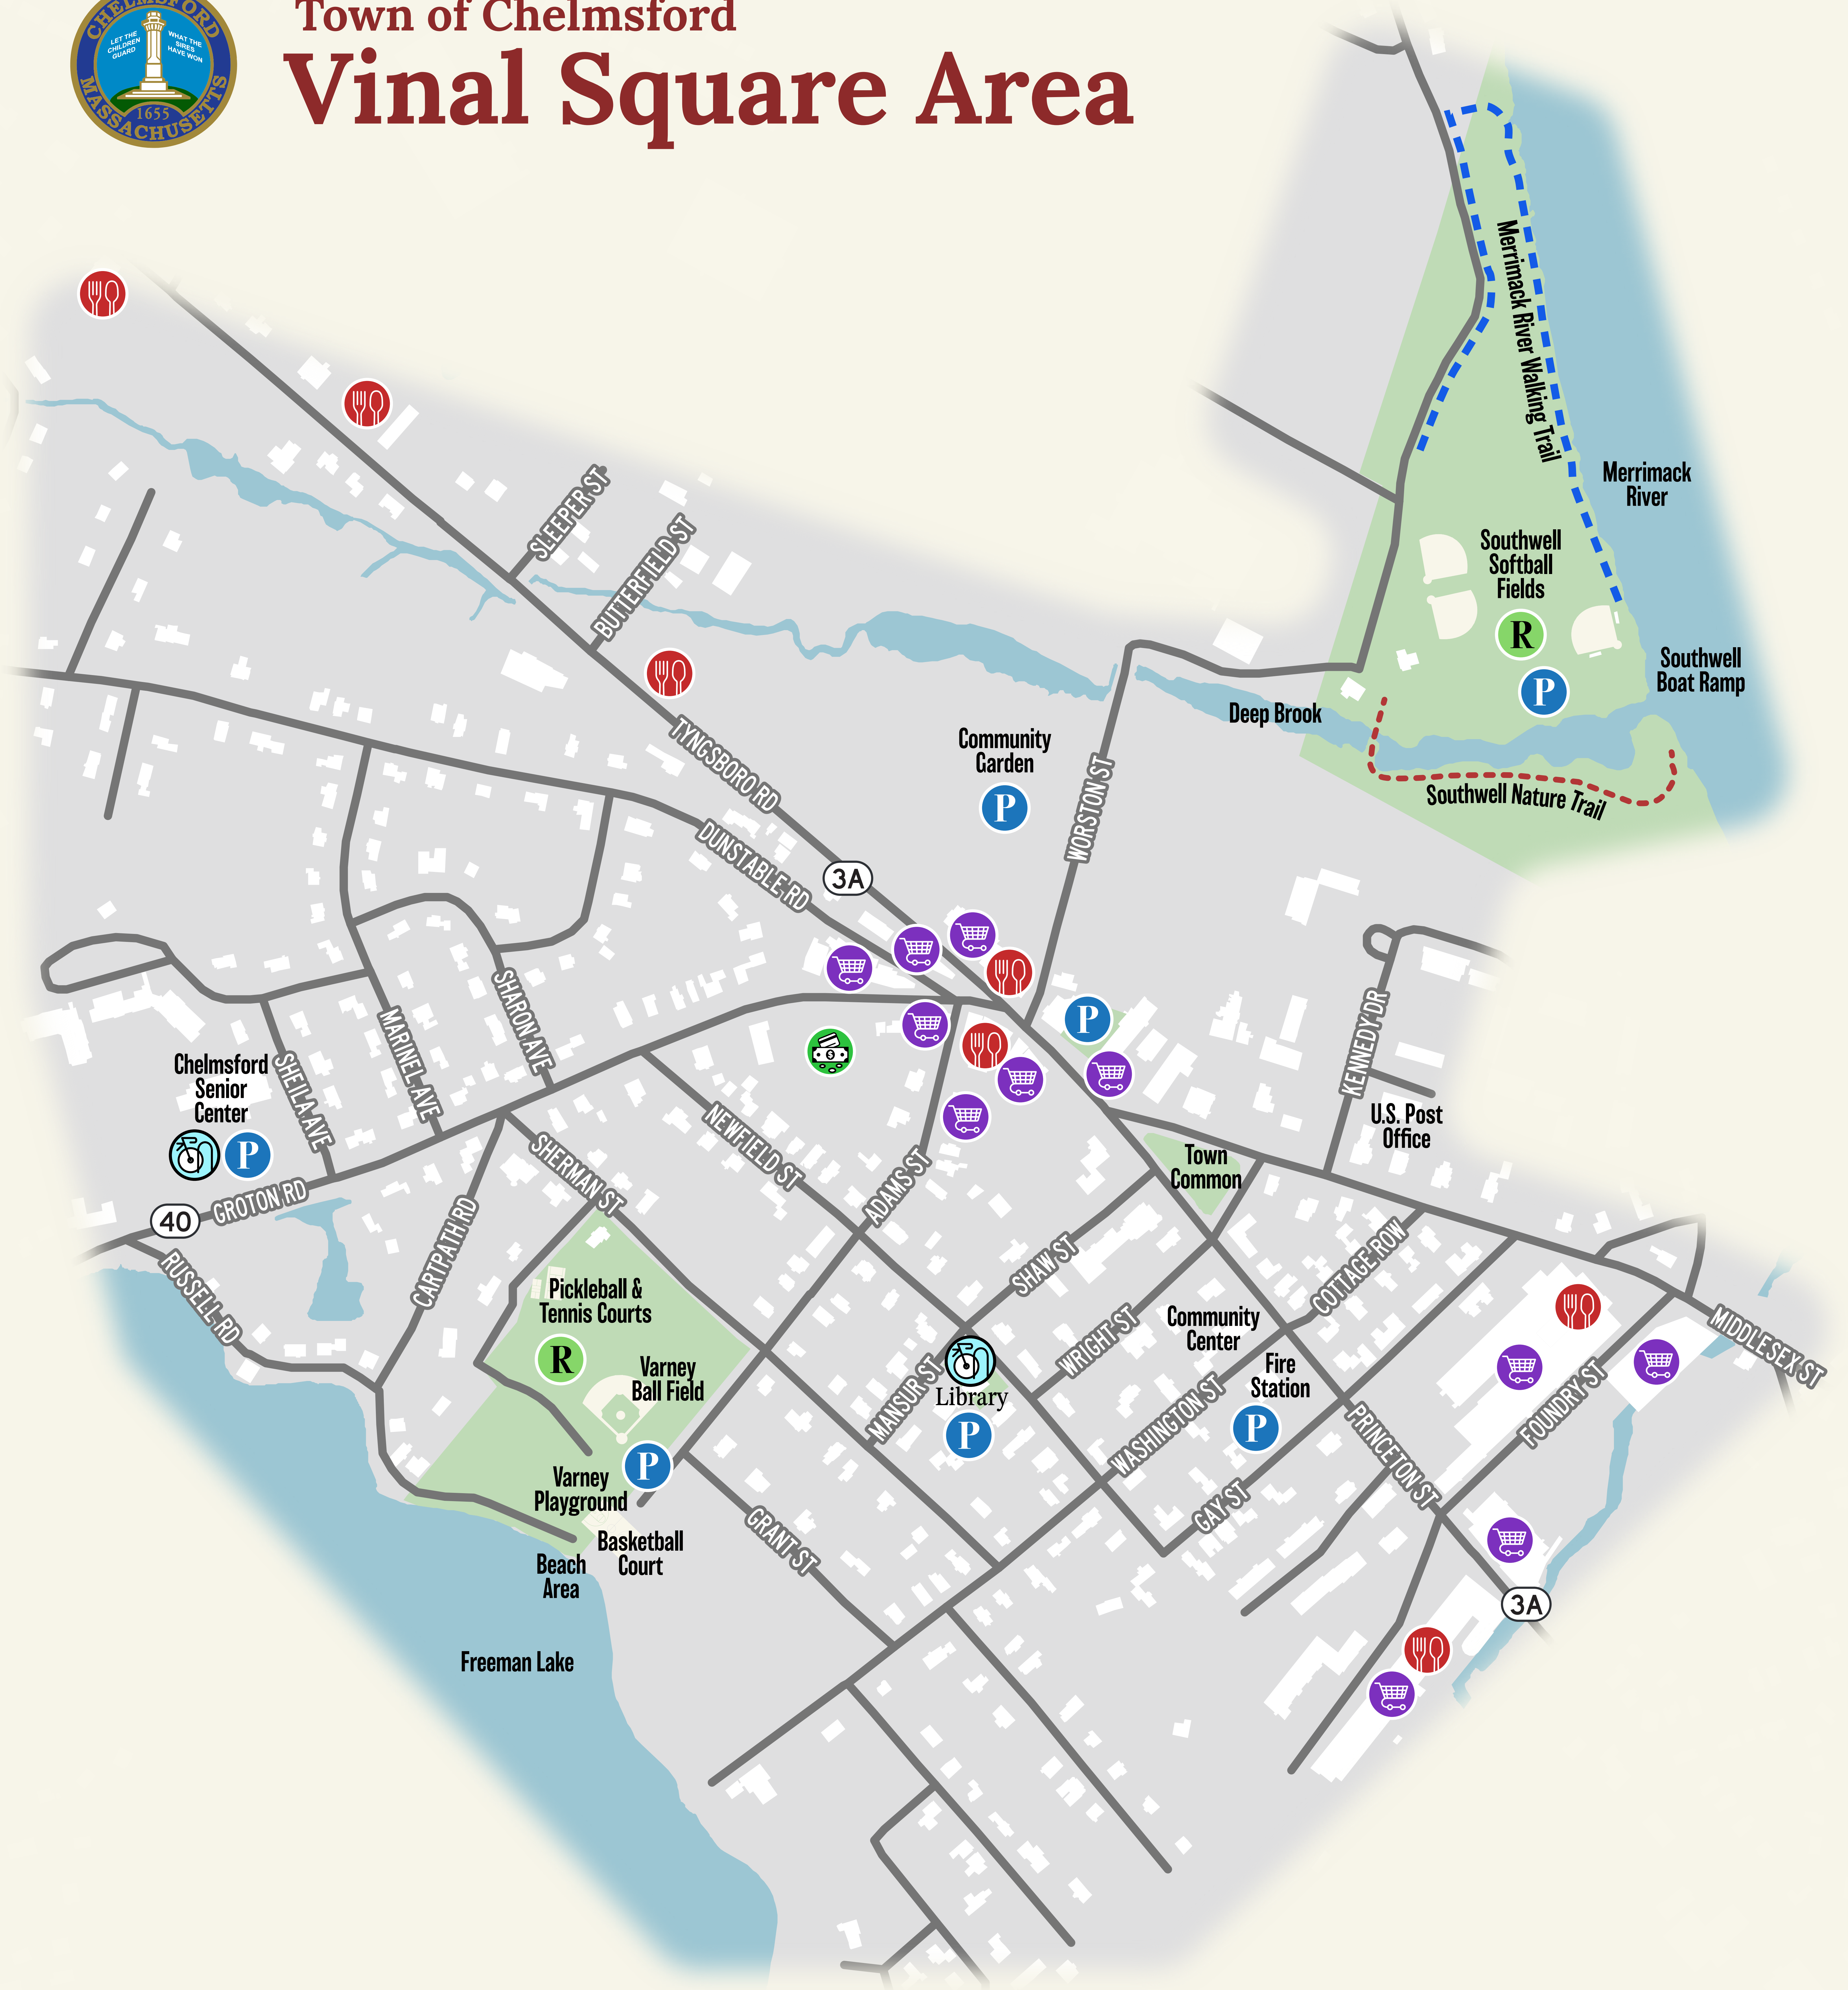

Town of Chelmsford Vinal Square Area

-  Southwell Nature Trail
-  Merrimack River Walking Trail
-  Retail or Service
-  Eatery
-  ATM
-  Public Parking Area
-  Recreation Area
-  Bicycle Rack

Welcome to Chelmsford's Vinal Square.

Use your smart phone camera to scan the QR Code to the right and open a link to view a detailed list of Vinal Square's places of interest.

QR Code ▼